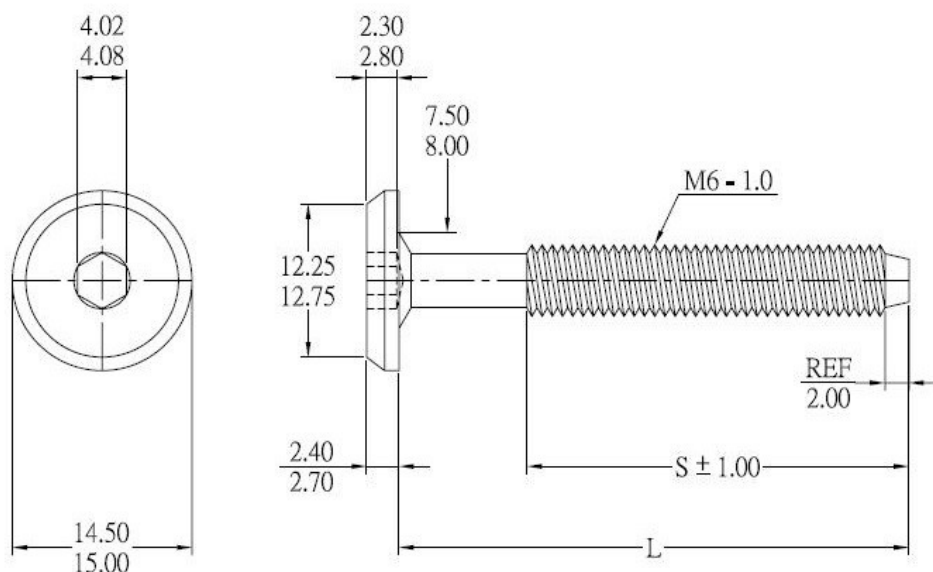

PRODUCT SHEET

Description:

Fifteen Screw, M6x50mm (48+2), YZP, Conical, Full Thread

Item number:

12.01.041-1

Units	Box	Carton	HS Code	Barcode
Pcs.	1	1600	7318155898	
				5704866019279

L	M6x20mm (18+2)
L	M6x25mm (23+2)
L	M6x30mm (28+2)
L	M6x35mm (33+2)
L	M6x40mm (38+2)
L	M6x45mm (43+2)
L	M6x50mm (48+2)
L	M6x60mm (58+2)
L	M6x65mm (63+2)
L	M6x70mm (68+2)
L	M6x80mm (78+2)
L	M6x90mm (88+2)